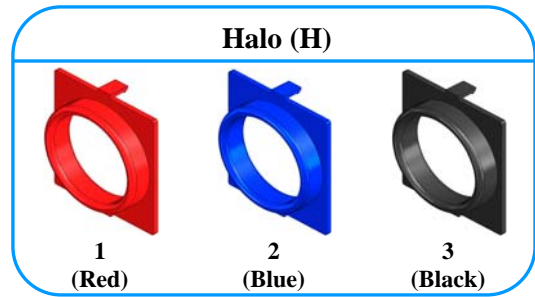

Part Number: PB1 - H- I + (Circuit Board Type)

Circuit Board Type: *Refer to Page 61, 62 & 63.*

H: Pushbutton Halo. (1, 2, 3) *See adjacent table.*

I : Insert Character. *Refer to Page 67.*