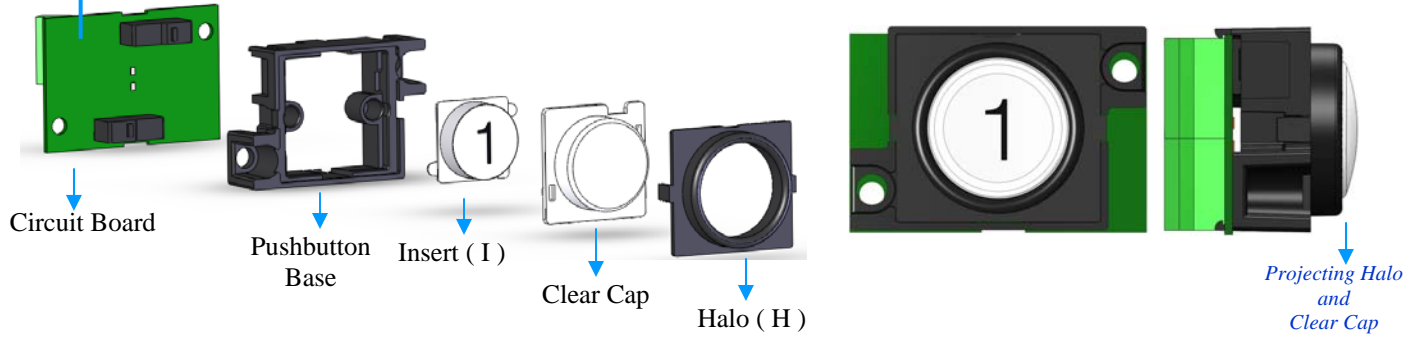

PB -1 (S-Button Type)

Universal Series

Projecting, Black Plastic Halo (1.375" diameter), Illuminated White Plastic Insert